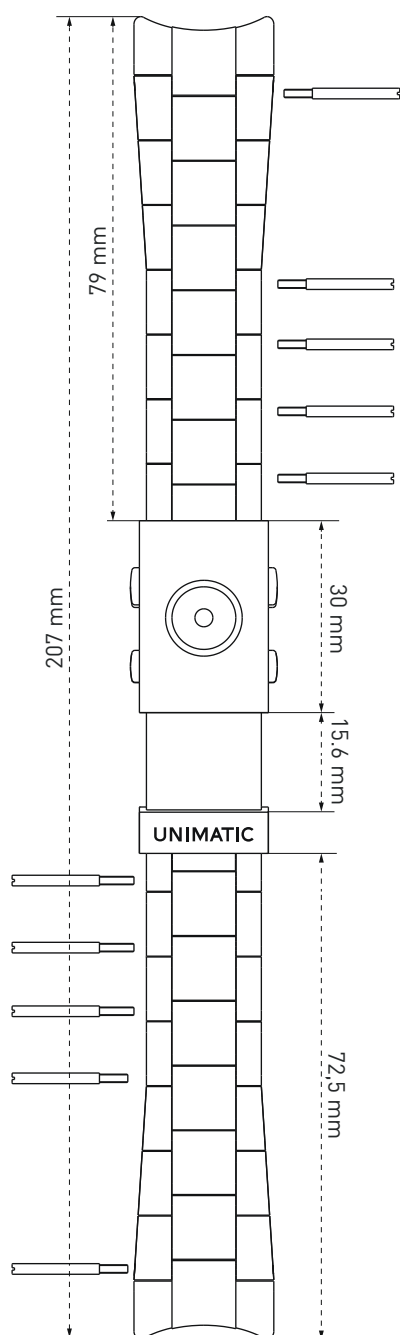

TYPE	Solid end-links stainless steel sand blasted bracelet
WIDTH	22mm tapering to 18mm
LENGTH	185mm
SIZE	min. 140mm - max. 230mm
CLASP	Folding clasp with double button release with diving extension
EXTENSION	Micro-adjustable to 15mm, with 2,5mm increments
WEIGHT	111gr
LINKS	4mm solid links, 1,8mm screws

COMPATIBLE WITH THE TOOLWATCHES LINE:

UT1

UT1-GMT

UT4

UT4-GMT