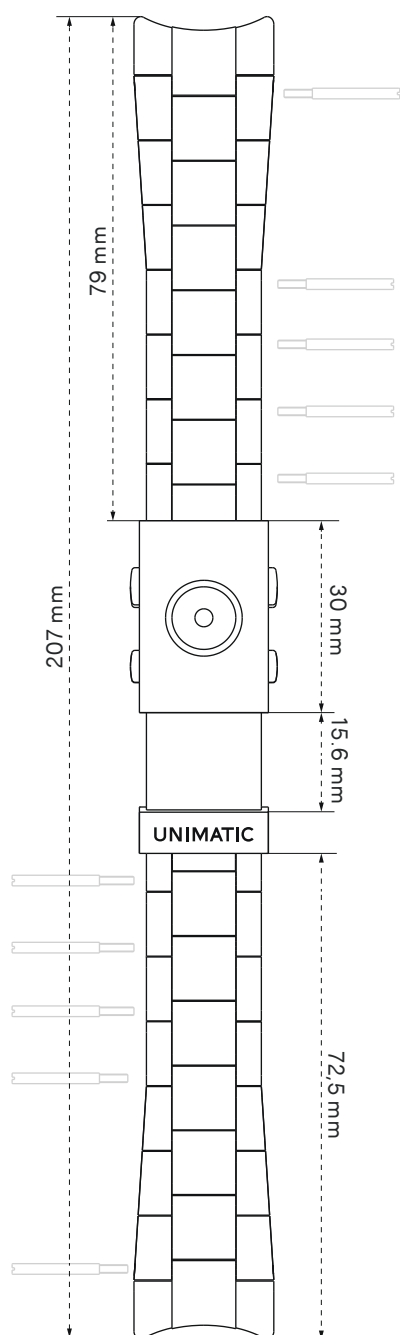

STAINLESS STEEL BRACELET

Ref. UBK-SSB2218

UNIMATIC®

TYPE	Solid end-links stainless steel bracelet
WIDTH	22mm tapering to 18mm
LENGTH	185mm
SIZE	min. 140mm - max. 230mm
CLASP	Folding clasp with double button release with diving extension
EXTENSION	Micro-adjustable to 15mm, with 2,5mm increments
WEIGHT	111gr
LINKS	4mm solid links, 1,8mm screws

AVAILABLE IN 5 OPTIONS COMPATIBLE WITH:

U1 *	U1S	U2 **	U2S	U3
U4				
U4S				

* Ref. **U1-H** and **U1-HGMT** are compatible with the **U1S** option.

** **U2** option is not compatible with ref. **U2-AB, U2-AG, U2-B, U2-BN, U2-C, U2-CN.**